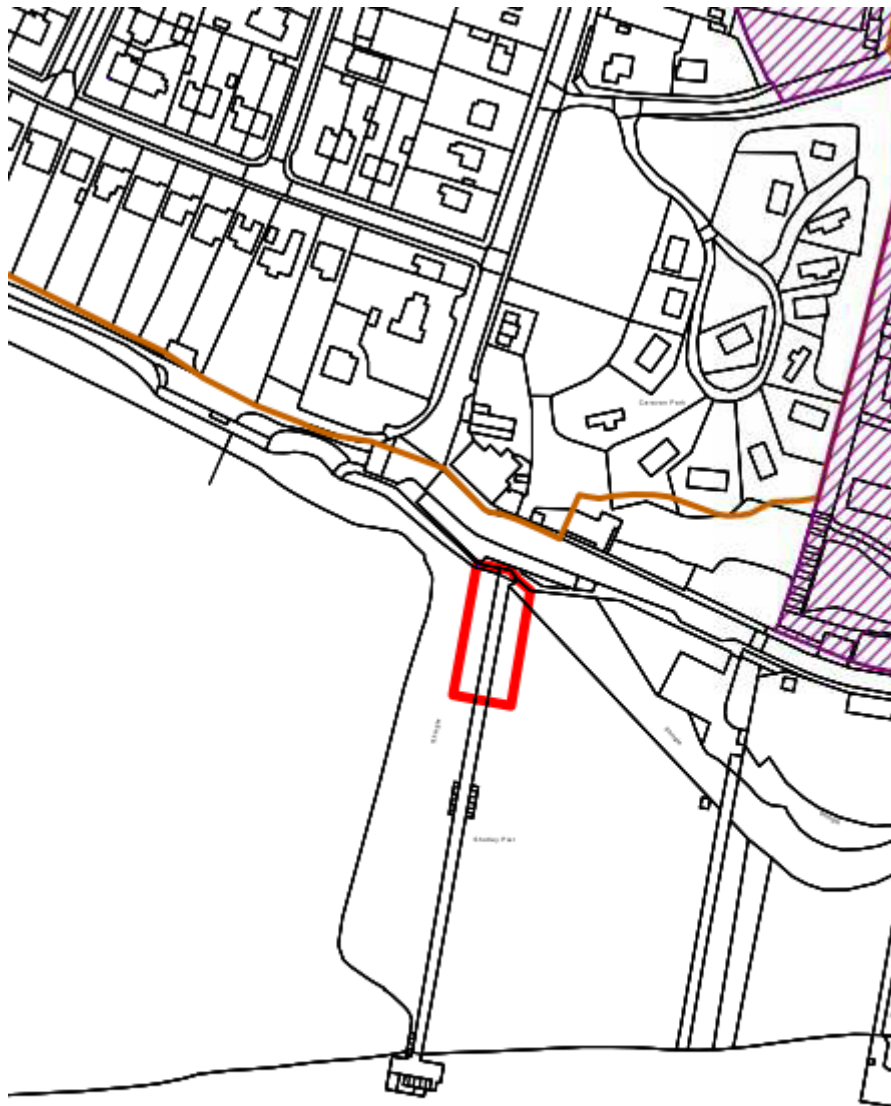

Application No: DC/18/01384

Parish: Shotley

Location: Shotley Pier, Queen Victoria Drive

Legend

- Area of Outstanding Natural Beauty
- Special Landscape Area
- Conservation Area

Listed Buildings

- Grade 1
- Grade 2
- Grade 2 *

- The Site
- Built up Area Boundary